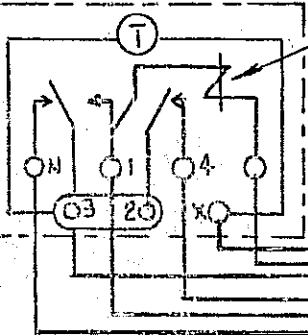

TRAULSEN

POWER SUPPLY SELF-CONTAINED FREEZER
127-1-60 (W/RELAY FOR COND. UNIT)

CONDENSING UNIT

YELLOW
WHITE

OUTLET BOX

ACME T-1-B/050 TRANSF. (337-13011-00)
127V. PRIMARY / 115V. SECONDARY
10% BUCK

324-33085-00

1-C

3-NO
RELAY

COOLING UNIT

BLACK

BLACK

WH. OR YEL.
FAN DELAY
CONTROL, WHITE

WH. OR YEL.

WHITE

CONDENSATE ELIMINATOR
(IF FURNISHED)

TIMER
RELEASE
SOLENOID

ORANGE
PURPLE
BLUE
WHITE
BLACK
YELLOW

DRAIN PAN HEATER

DEFROST HEATER

WHITE
DEFROST
LIMIT
CONTROL

RED
RED

JUNCTION BOX